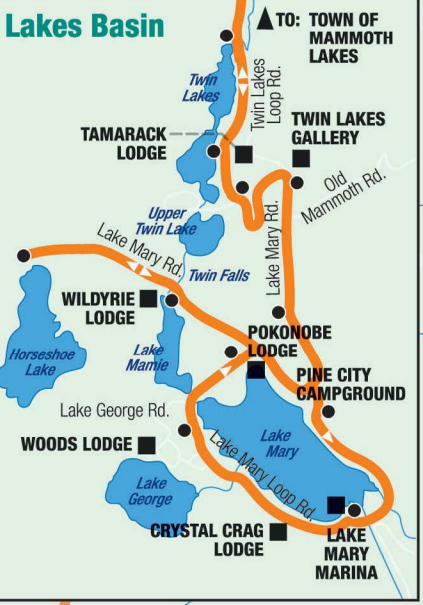

TO: MAIN LODGE

SHADY REST PARK

SUMMER TRANSIT ROUTES

ENDS NOVEMBER 20, 2010

- TOWN TROLLEY
- LAKES BASIN TROLLEY
- MAS BIKE SHUTTLE
- REDS MEADOW SHUTTLE
- MIDTOWN LIFT
- OLD MAMMOTH LIFT
- ↔ ROUTE DIRECTION
- BUS STOP
- POINT OF INTEREST
- C CREST STOP
- ⏏ YARTS STOP
- + HOSPITAL
- P PARK & RIDE LOT
- ★ YOU ARE HERE